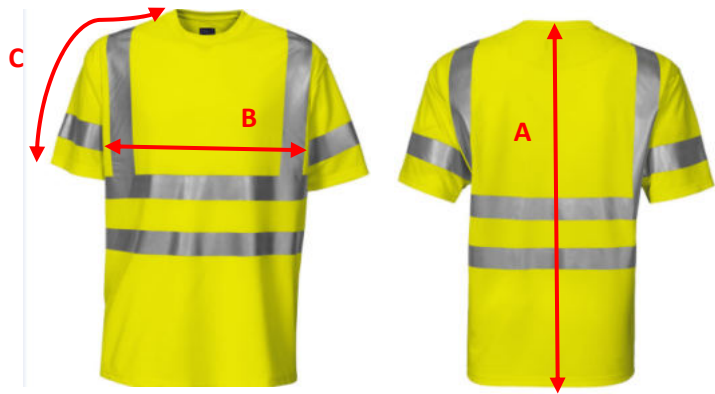

SIZE CHART

Brand: PROJOB WORKWEAR
Style: 646010 T-SHIRT

	S/M	L/XL	2XL/3XL
A) body length	78	80	82
B) 1/2 chest width	57	62,5	68
c) sleeve length	40	43,5	47

All measurements are indicative with minimum tolerance of 1 cm