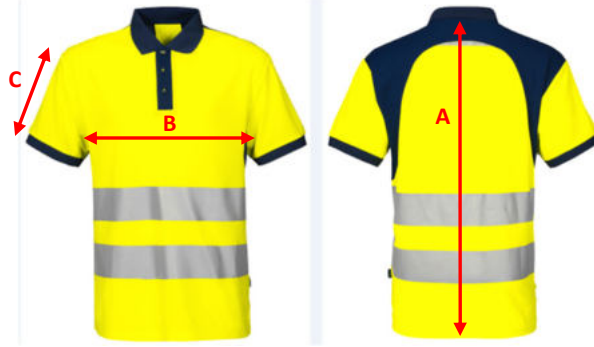

SIZE CHART

Brand: PROJOB WORKWEAR

Style: 646008 POLO

	XS	S	M	L	XL	XXL	3XL	4XL
A) body length	72	74	76	78	80	82	84	86
B) 1/2 chest width	46	50	54	58	62	66	70	74
c) sleeve length	22,5	23	23,5	24	24,5	25	25,5	26

All measurements are indicative with minimum tolerance of 1 cm