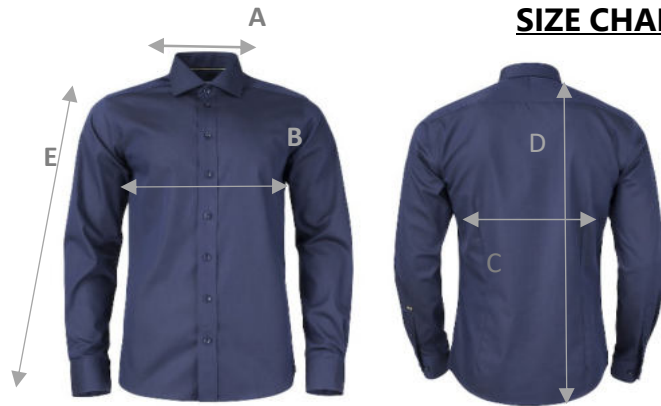

J. HARVEST & FROST
CORPORATE SHIRTMAKER

Brand: J. HARVEST & FROST

Style: 2905002 YELLOW BOW 50 SLIM

SIZE CHART

	XS	S	M	L	XL	XXL
A) neck	36	38	40	42	44	46
B) 1/2 chest width	47	50	53	56	59	62
C) 1/2 waist width	43	46	49	52	55	58
D) body length from shoulder point	76	78	79,5	81	82,5	83
E) sleeve length	64	65	66	67	68	68

All measurements are indicative with minimum tolerance of 1 cm