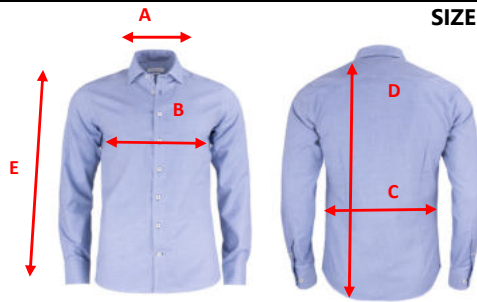

SIZE CHART

Brand: J. HARVEST & FROST

Style: 2904801 PURPLE BOW 48 REGULAR

	S	M	L	XL	XXL	3XL	4XL
	37/38	39/40	41/42	43/44	45/46	47/48	49/50
A) neck	38	40	42	44	46	48	50
B) 1/2 chest width	53	56	59	62	65	69	73
C) 1/2 waist width	51	54	57	60	63	67	71
D) body length from shoulder point	79	80,5	82	83,5	84	86	88
E) sleeve length	65	66	67	68	68	69	69

All measurements are indicative with minimum tolerance of 1 cm