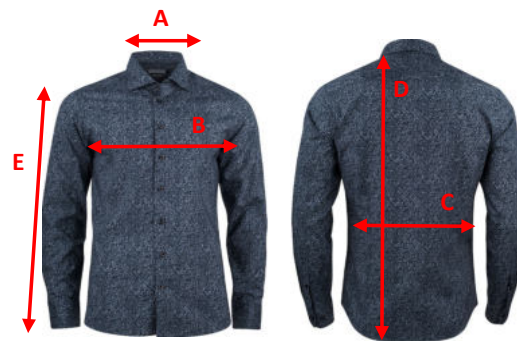

SIZE CHART

Brand: J. HARVEST & FROST
Style: 2903702 INDIGO BOW 37 SLIM

	XS	S	M	L	XL	XXL
	35/36	37/38	39/40	41/42	43/44	45/46
A) neck size	36	38	40	42	44	46
B) 1/2 chest width	47	50	53	56	59	62
C) 1/2 waist width	43	46	49	52	55	58
D) body length from shoulder point	73,5	75	76,5	78	79,5	80,5
E) sleeve length	64	65	66	67	68	68

All measurements are indicative with minimum tolerance of 1 cm