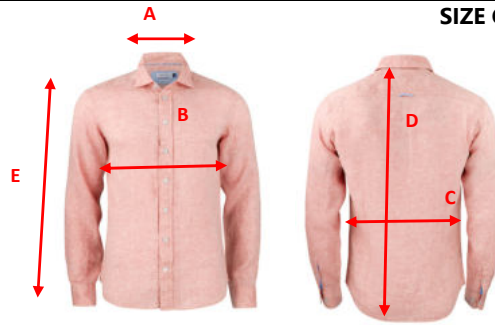

SIZE CHART

Brand: J. HARVEST & FROST

Style: 2903301 INDIGO BOW 33 REGULAR

	S	M	L	XL	XXL	3XL	4XL
	37/38	39/40	41/42	43/44	45/46	47/48	49/50
A) neck	38	40	42	44	46	48	50
B) 1/2 chest width	53	56	59	62	65	69	73
C) 1/2 waist width	51	54	57	60	63	67	71
D) body length from shoulder point	75,5	77	78,5	80	81,5	83	85
E) sleeve length	65	66	67	68	68	69	69

All measurements are indicative with minimum tolerance of 1 cm