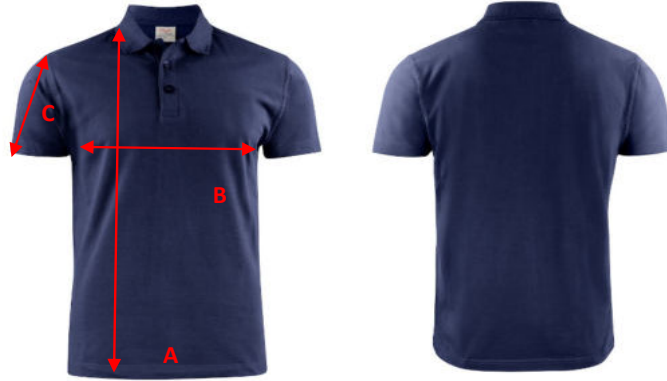

Printer
ACTIVE WEAR

SIZE CHART

Brand: PRINTER ACTIVE WEAR
Style: 2265016 SURF RSX

	S	M	L	XL	XXL	3XL	4XL	5XL
A) body length	70	72	74	76	78	80	82	84
B) 1/2 chest width	50	53	56	59	64	68	72	76
c) sleeve length	19	20	21	22	23	24	25	26