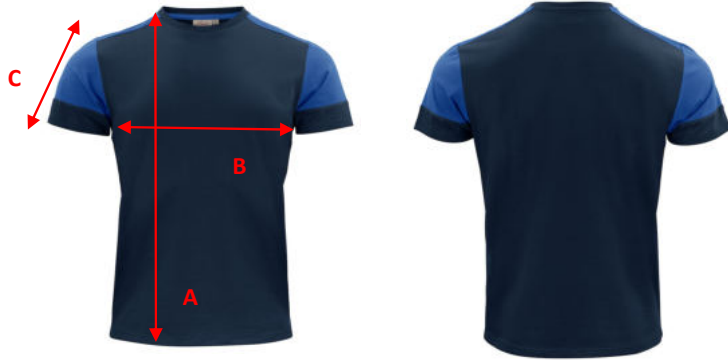

SIZE CHART

Brand: PRINTER ACTIVE WEAR

Style: 2264030 PRIME T

	S	M	L	XL	XXL	3XL	4XL	5XL
A) body length from shoulder point	70	72	74	76	78	80	81	82
B) 1/2 chest width	50	53	56	60	64	68	72	76
c) sleeve length	19	20	21	22	23	24	25	26