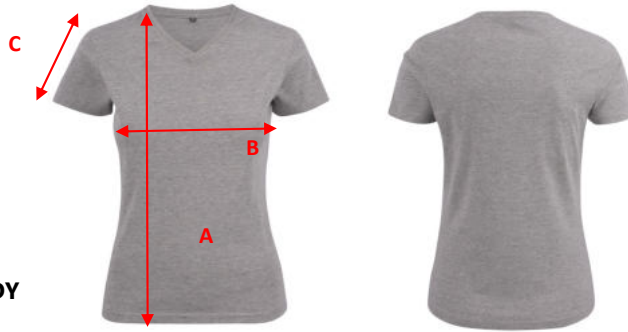

Printer
ACTIVE WEAR

SIZE CHART

Brand: PRINTER ACTIVE WEAR
Style: 2264025 HEAVY V-NECK LADY

	XS	S	M	L	XL	XXL
A) body length from shoulder point	62	64	66	68	70	72
B) 1/2 chest width	44	46	48	51	54	57
c) sleeve length	16	16,5	17	17,5	18	18,5