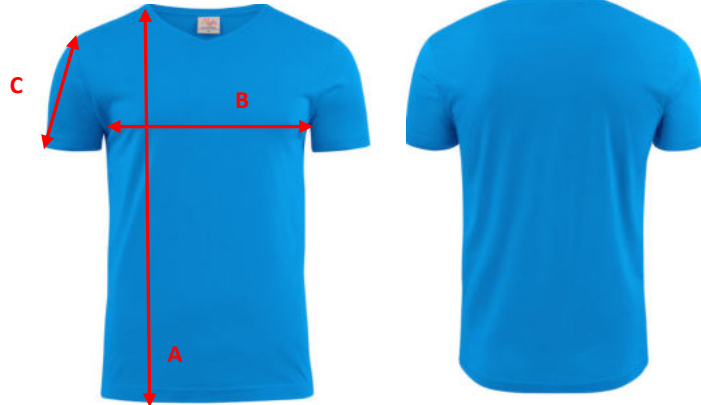

Printer
ACTIVE WEAR

SIZE CHART

Brand: PRINTER ACTIVE WEAR
Style: 2264024 HEAVY V-NECK
MEN

	S	M	L	XL	XXL	3XL	4XL	5XL
A) body length from shoulder point	70	72	74	77	80	83	85	87
B) 1/2 chest width	50	53	56	60	64	68	72	76
c) sleeve length	18	13	20	21	22	23	24	25

All measurements are indicative with minimum tolerance of 1 cm