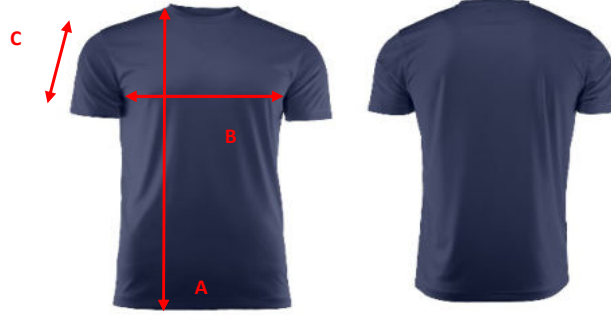

*Printer*  
ACTIVE WEAR

**SIZE CHART**

**Brand: PRINTER ACTIVE WEAR**

**Style: 2264023 RUN**

	<b>XS</b>	<b>S</b>	<b>M</b>	<b>L</b>	<b>XL</b>	<b>XXL</b>	<b>3XL</b>	<b>4XL</b>	<b>5XL</b>
A) body length	68	70	72	74	76	78	80	82	84
B) 1/2 Chest width	46	49	52	55	59	63	67	71	75
C) Sleeve length	16	18	20	21	22	23	24	24,5	25

*All measurements are indicative with minimum tolerance of 1 cm*