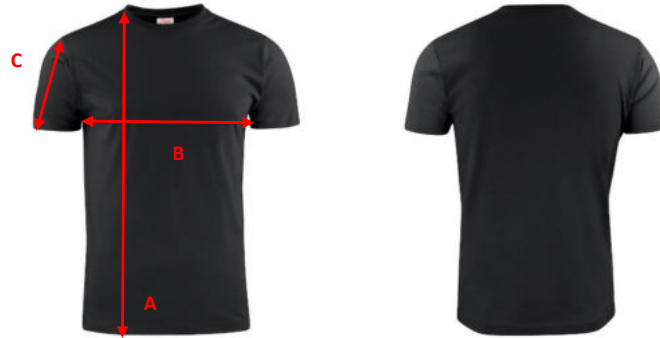

SIZE CHART

Brand: PRINTER ACTIVE WEAR
Style: 2264020 HEAVY T-SHIRT RSX

	XS	S	M	L	XL	XXL	3XL	4XL	5XL
A) body length	68	70	72	74	77	80	83	85	87
B) 1/2 chest	47	50	53	56	60	64	68	72	76
C) Sleeve length	18	19	20	21	22	23	24	25	26