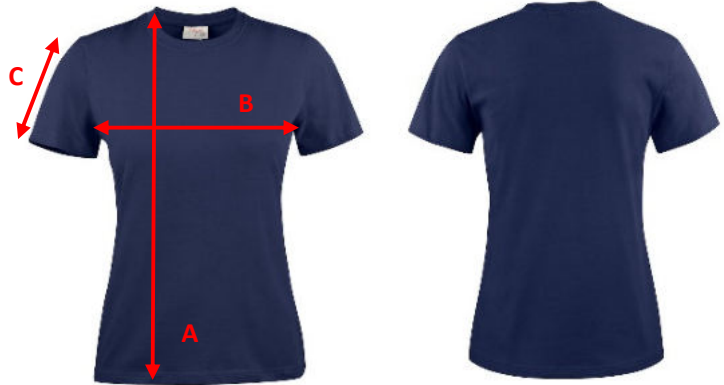

**SIZE CHART**

**Brand: PRINTER ACTIVE WEAR**  
**Style: 2264014 HEAVY T-SHIRT**  
**LADY**

	<b>XS</b>	<b>S</b>	<b>M</b>	<b>L</b>	<b>XL</b>	<b>XXL</b>
A) body length	62	64	66	68	70	72
B) 1/2 chest	44	46	48	51	54	57
C) Sleeve length	16	16,5	17	17,5	18	18,5

*All measurements are indicative with minimum tolerance of 1 cm*