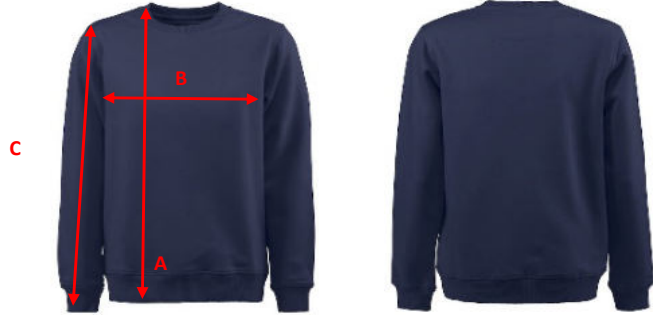

Printer
ACTIVE WEAR

SIZE CHART

Brand: PRINTER ACTIVE WEAR
Style: 2262048 SOFTBALL RSX

| | XS | S | M | L | XL | XXL | 3XL | 4XL | 5XL |
|------------------|------|----|------|----|----|-----|-----|-----|-----|
| A) body length | 69 | 71 | 73 | 75 | 77 | 79 | 81 | 83 | 84 |
| B) 1/2 chest | 50 | 53 | 56 | 59 | 63 | 67 | 71 | 75 | 79 |
| C) Sleeve length | 65,5 | 66 | 67,5 | 69 | 71 | 73 | 75 | 76 | 77 |