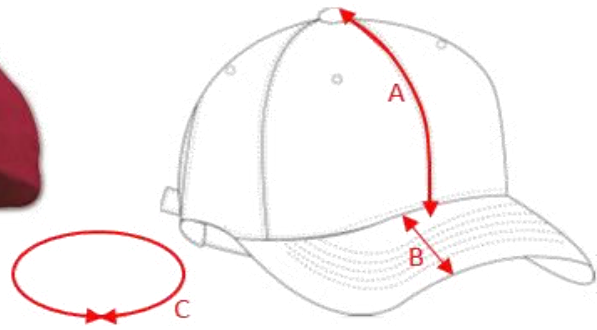

SIZE CHART

Brand: J. HARVEST SPORTSWEAR

Style: 2137002 LA CAP

A) Height front		16,5	
B) Cap length		7,5	
C) Head size		60	

All measurements are indicative with minimum tolerance of 1 cm