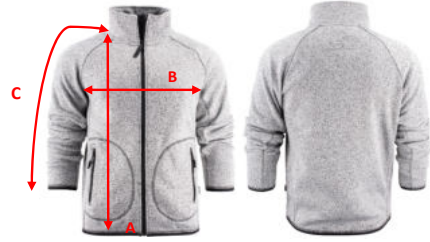

JAMES
HARVEST
sports *wear*

SIZE CHART

Brand: J. HARVEST SPORTSWEAR
Style: 2131503 RICH HILL

	S	M	L	XL	XXL	3XL
A) body length from shoulder point	68,5	70	72	74	76	78
B) 1/2 chest width	51	54	58	62	66	71
C) sleeve length	78,5	80	82	84	86	88