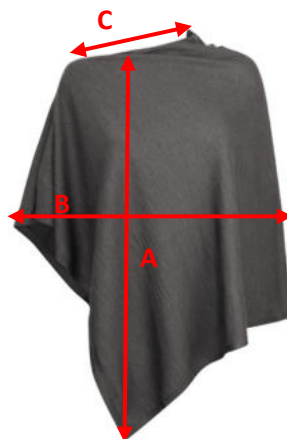

**SIZE CHART**

**Brand: J. HARVEST SPORTSWEAR**  
**Style: 2127000 PONCHO WOMAN**

**one**

A) Length folded (closure side)			72		
B) Width (folded side)			72		
C) Opening			36		

*All measurements are indicative with minimum tolerance of 1 cm*