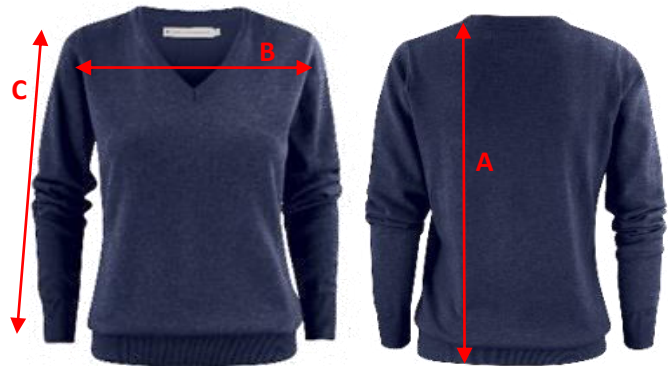

SIZE CHART

Brand: J. HARVEST SPORTSWEAR

Style: 2122505 ASHLAND V-NECK LADY

	XS	S	M	L	XL	XXL
A) body length from shoulder point	61	62,5	64	66	68	70
B) 1/2 chest width	40	43	46	50	54	58
C) sleeve length	58,5	60	61,5	63	64,5	65,5

All measurements are indicative with minimum tolerance of 1 cm