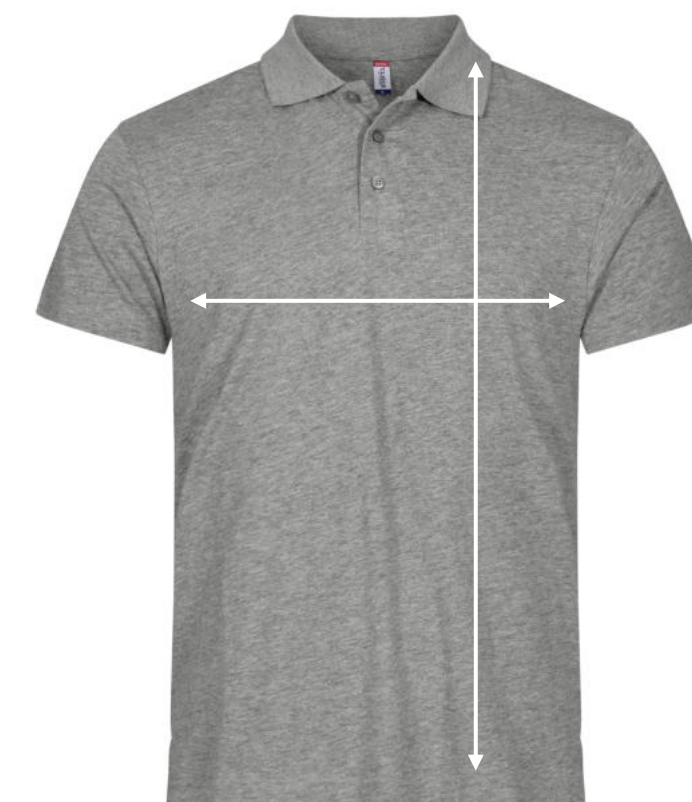

CLIQUE

028280

Single Jersey Polo

An unisex polo in jersey fabric. Collar in rib, side slits and 3 tone in tone buttons.

measurements

	XS	S	M	L	XL	XXL	3XL	4XL
Body Length	68	70	72	74	76	80	86	92
½ Chest	47	50	53	56	59	65	71	77

All measurements are indicative with minimum tolerance of 1 cm.